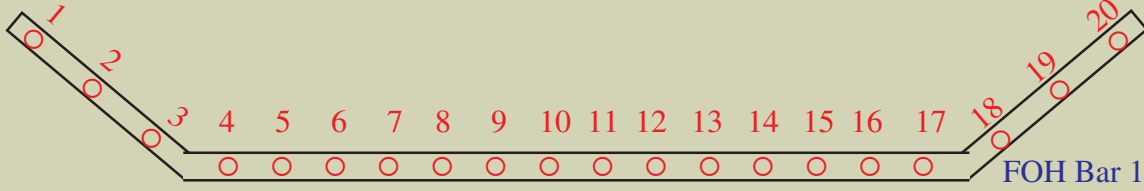

Cyclorama

Wall Cross

Wall Cross

Cyclorama Bar

Foot Point

Foot Point

Cross Points

Cross Points

Proscenium Bar 1

Stage
Usable width: 40 feet
Usable depth: 36 feet

Proscenium Bar 2

Side Points

Side Points

Foot Points 1J 2J

Foot Points 3J 4J

11 21

4J 3J

FOH Bar 1

Auditorium
Audience Capacity:
530 seats
(including mini-balcony)

FOH Bar 2

The equipment available

Light Name	Watts	No.s
Solar Spot	2000	06
PC Spot	1000	28
Par 64	1000	12
Profile Spot	1000	08
PC Spot	650	14
Follow Spot	2000	01
Cyc Flood	500	09